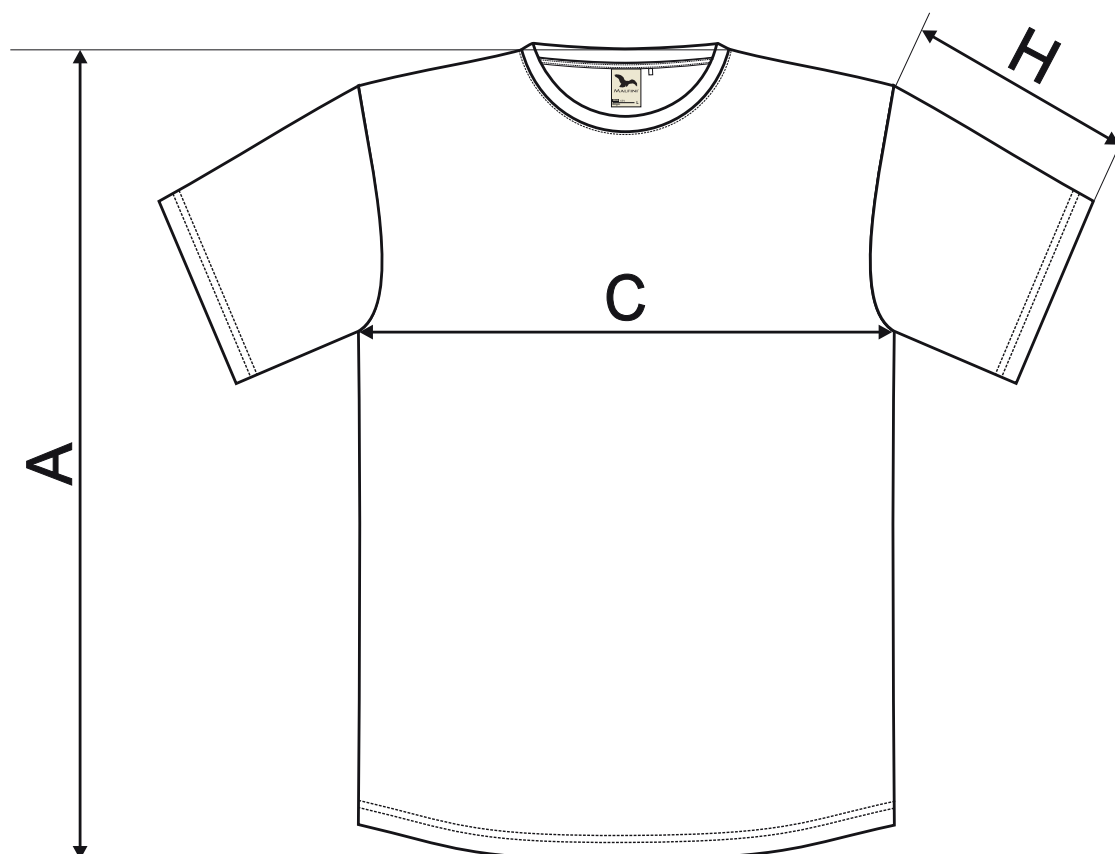

# 171 Origin ♂

## SIZE SPECIFICATION [cm]

size	S	M	L	XL	2XL	3XL
<b>A</b>	68	71	74	77	80	82
<b>C</b>	47	51	55	59	64	70
<b>H</b>	19	20	21	22	23	24

All size specifications listed are in cm. Accepted tolerance of up to  $\pm 5\%$ .